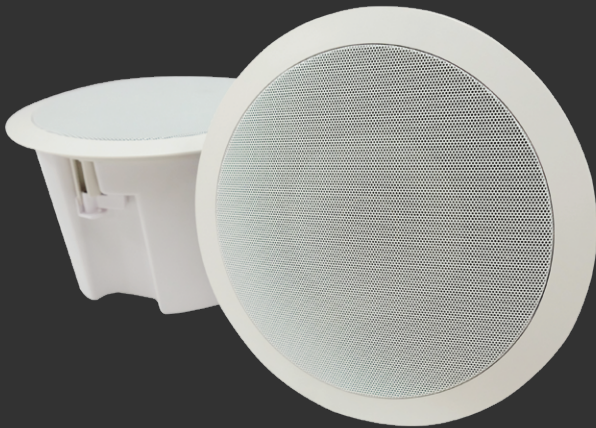

PASSIVE CEILING SPEAKER

Two-way ceiling speaker with a high quality 6.5" woofer and a 1" dome tweeter in a co-axial arrangement. The sophisticated crossover works to deliver deep bass and exceptional top-end frequency response.

Efficient and quick installation using improved swing-out dog legs and a frameless design.

Micro edge magnetic grills provide for an unobtrusive appearance while allowing these speakers to fit beautifully in any interior design.

Quality Sound

Sophisticated crossover delivers exceptional bass & top-end frequency response.

Multi-Purpose

Power with a NuBryte Smart Amp, Active Speaker or existing amp.

Multi-Room

Create speaker groups for a Multi-Room experience.

Simplify Installs

Efficient installation using durable swing-out dog legs.

PRODUCT SPECIFICATIONS

Output Power	35W Rated Power, 70W Max Power.
Driver	6.5" coaxial driver.
Frequency Response	70Hz-20KHz.
S/N Ratio	88dB at rated power.
Impedance	8ohm.
Inputs/ Outputs	1 x RCA.
Dimensions	Cutout – Φ 9.4" x 6.1", Overall - Φ 8.1" - 4.4lbs (2kg).
Working Voltage	100-240V AC, 50-60Hz.
Color/ Finish	Matte White.